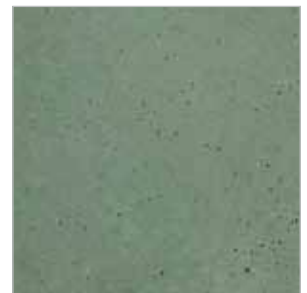

COLOURED CONCRETE

Colori coloured concrete can be finished using a variety of conventional methods:

- Expose™ exposed aggregate;
- Boralstone™ polished and honed concrete;
- Broom finish;
- Machine trowel finish;
- Off form or precast concrete;
- Sand blast finishes and;
- Textured imprint mats & artistic creations.

The final colour and finish of your concrete is subject to variation due to environmental, placement techniques and raw material changes. The Colours featured in the Colori range are to be used as a guide only and not an exact representation.

Natural products can vary

Colori contains aggregates and other materials that originate from natural quarry products therefore some variation in appearance and consistency may occur.

Ordering

We recommend making final colour selection from actual concrete samples that are current at time of order. Particular projects may require the use of specific construction and placement techniques that may effect the final appearance of the product.

Mint Green