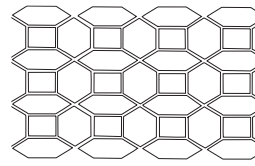

# Stencil Patterns

**BLOCK**  
Brick Size 398 x 192mm

**RUSTIC BRICK**  
\*Brick Size 230 x 140mm

**MEDITERRANEAN**  
Rectangle 172 x 116mm

**CONVICT BRICK**  
\*Brick Size 240 x 237mm

**BRICK**  
Brick Size 226 x 105mm

**BUSHROCK**  
\*Brick Size 230 x 225mm

**CLASSIC HERRINGBONE**  
\*Brick Size 195 x 90mm

**10° DIAMOND TILE**  
Tile Size 262 x 262mm.  
Diamond Size 100 x 100mm

**EUROPEAN FAN**  
\*Brick Size 130 x 100mm

**BASKET WEAVE**  
Brick Size 195 x 90mm

**8" QUARRY TILE**  
Tile Size 195 x 195mm

**ASHLAR SLATE**  
\*Brick Size 257 x 155mm

**FLAGSTONE**  
\*Brick Size 250 x 180mm

**KEYSTONE**  
\*Brick Size 200 x 150mm

**LARGE TILE**  
Tile Size 264 x 264mm

**COBBLE ROSETTE**  
Diameter 1.6m  
\*Brick Size 165 x 78mm

**STAR COMPASS**  
Diameter 1.6m (N,S,E,W  
Letters Available)

**ROSETTE**  
Diameter 0.9m/1.6m/2.2m

**KEYSTONE HEADER**  
\*Brick Size 180 x 100mm