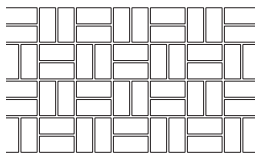

# Stencil Patterns

**BLOCK**  
Brick Size 398 x 192mm

**RUSTIC BRICK**  
\*Brick Size 230 x 140mm

**MEDITERRANEAN**  
Rectangle 172 x 116mm

**CONVICT BRICK**  
\*Brick Size 240 x 237mm

**BRICK**  
Brick Size 226 x 105mm

**BUSHROCK**  
\*Brick Size 230 x 225mm

**CLASSIC HERRINGBONE**  
\*Brick Size 195 x 90mm

**10° DIAMOND TILE**  
Tile Size 262 x 262mm.  
Diamond Size 100 x 100mm

**EUROPEAN FAN**  
\*Brick Size 130 x 100mm

**BASKET WEAVE**  
Brick Size 195 x 90mm

**8" QUARRY TILE**  
Tile Size 195 x 195mm

**ASHLAR SLATE**  
\*Brick Size 257 x 155mm

**FLAGSTONE**  
\*Brick Size 250 x 180mm

**KEYSTONE**  
\*Brick Size 200 x 150mm

**LARGE TILE**  
Tile Size 264 x 264mm

**COBBLE ROSETTE**  
Diameter 1.6m  
\*Brick Size 165 x 78mm

**STAR COMPASS**  
Diameter 1.6m (N,S,E,W  
Letters Available)

**ROSETTE**  
Diameter 0.9m/1.6m/2.2m

**KEYSTONE HEADER**  
\*Brick Size 180 x 100mm