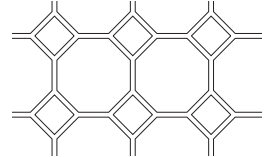

# Stencil Patterns

**BLOCK**  
Brick Size 398 x 192mm

**RUSTIC BRICK**  
\*Brick Size 230 x 140mm

**MEDITERRANEAN**  
Rectangle 172 x 116mm

**CONVICT BRICK**  
\*Brick Size 240 x 237mm

**BRICK**  
Brick Size 226 x 105mm

**BUSHROCK**  
\*Brick Size 230 x 225mm

**CLASSIC HERRINGBONE**  
\*Brick Size 195 x 90mm

**10° DIAMOND TILE**  
Tile Size 262 x 262mm.  
Diamond Size 100 x 100mm

**EUROPEAN FAN**  
\*Brick Size 130 x 100mm

**BASKET WEAVE**  
Brick Size 195 x 90mm

**8" QUARRY TILE**  
Tile Size 195 x 195mm

**ASHLAR SLATE**  
\*Brick Size 257 x 155mm

**FLAGSTONE**  
\*Brick Size 250 x 180mm

**KEYSTONE**  
\*Brick Size 200 x 150mm

**LARGE TILE**  
Tile Size 264 x 264mm

**COBBLE ROSETTE**  
Diameter 1.6m  
\*Brick Size 165 x 78mm

**STAR COMPASS**  
Diameter 1.6m (N,S,E,W  
Letters Available)

**ROSETTE**  
Diameter 0.9m/1.6m/2.2m

**KEYSTONE HEADER**  
\*Brick Size 180 x 100mm